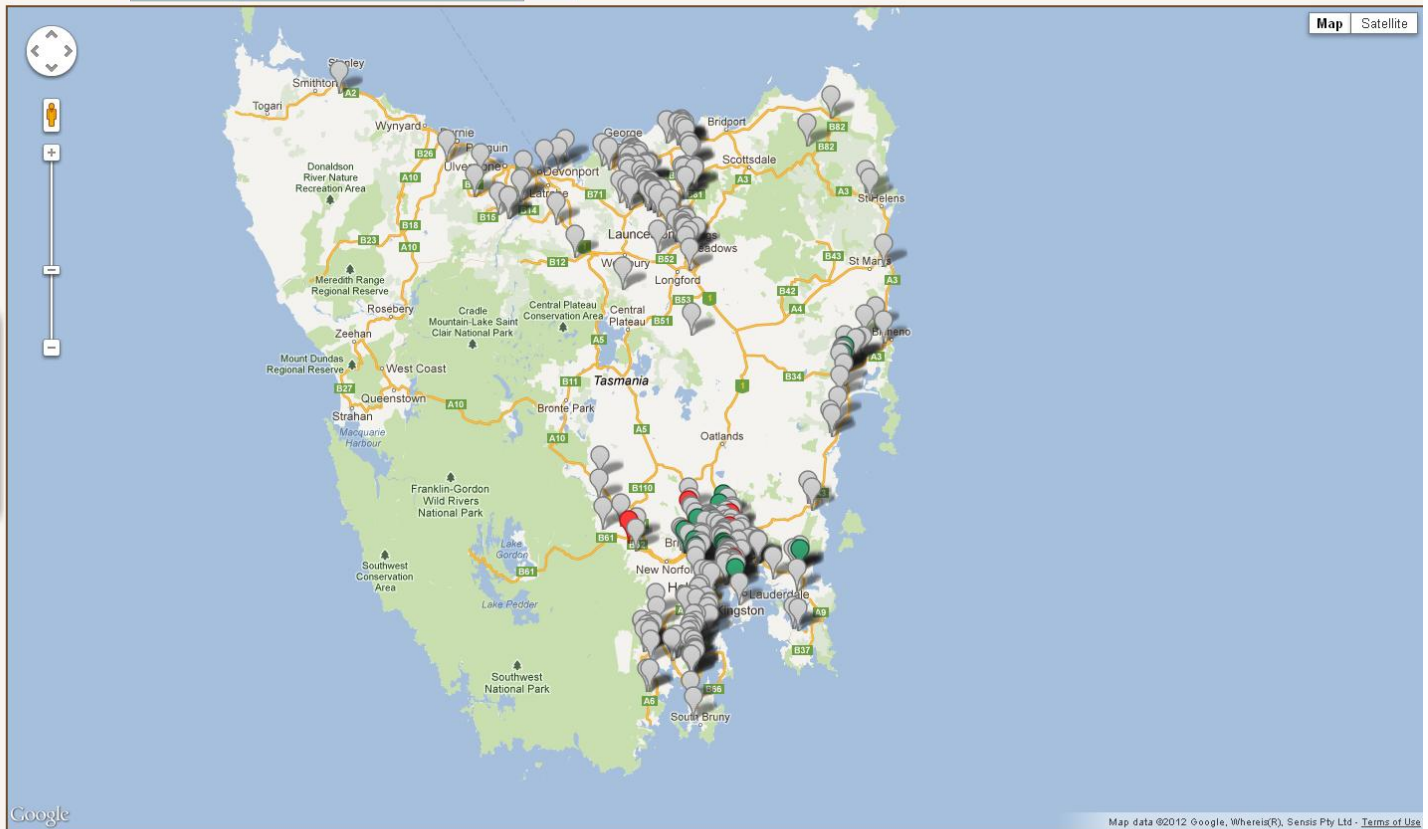

Grape Status

- Dormant
- Growing
- Ripening
- N.A.